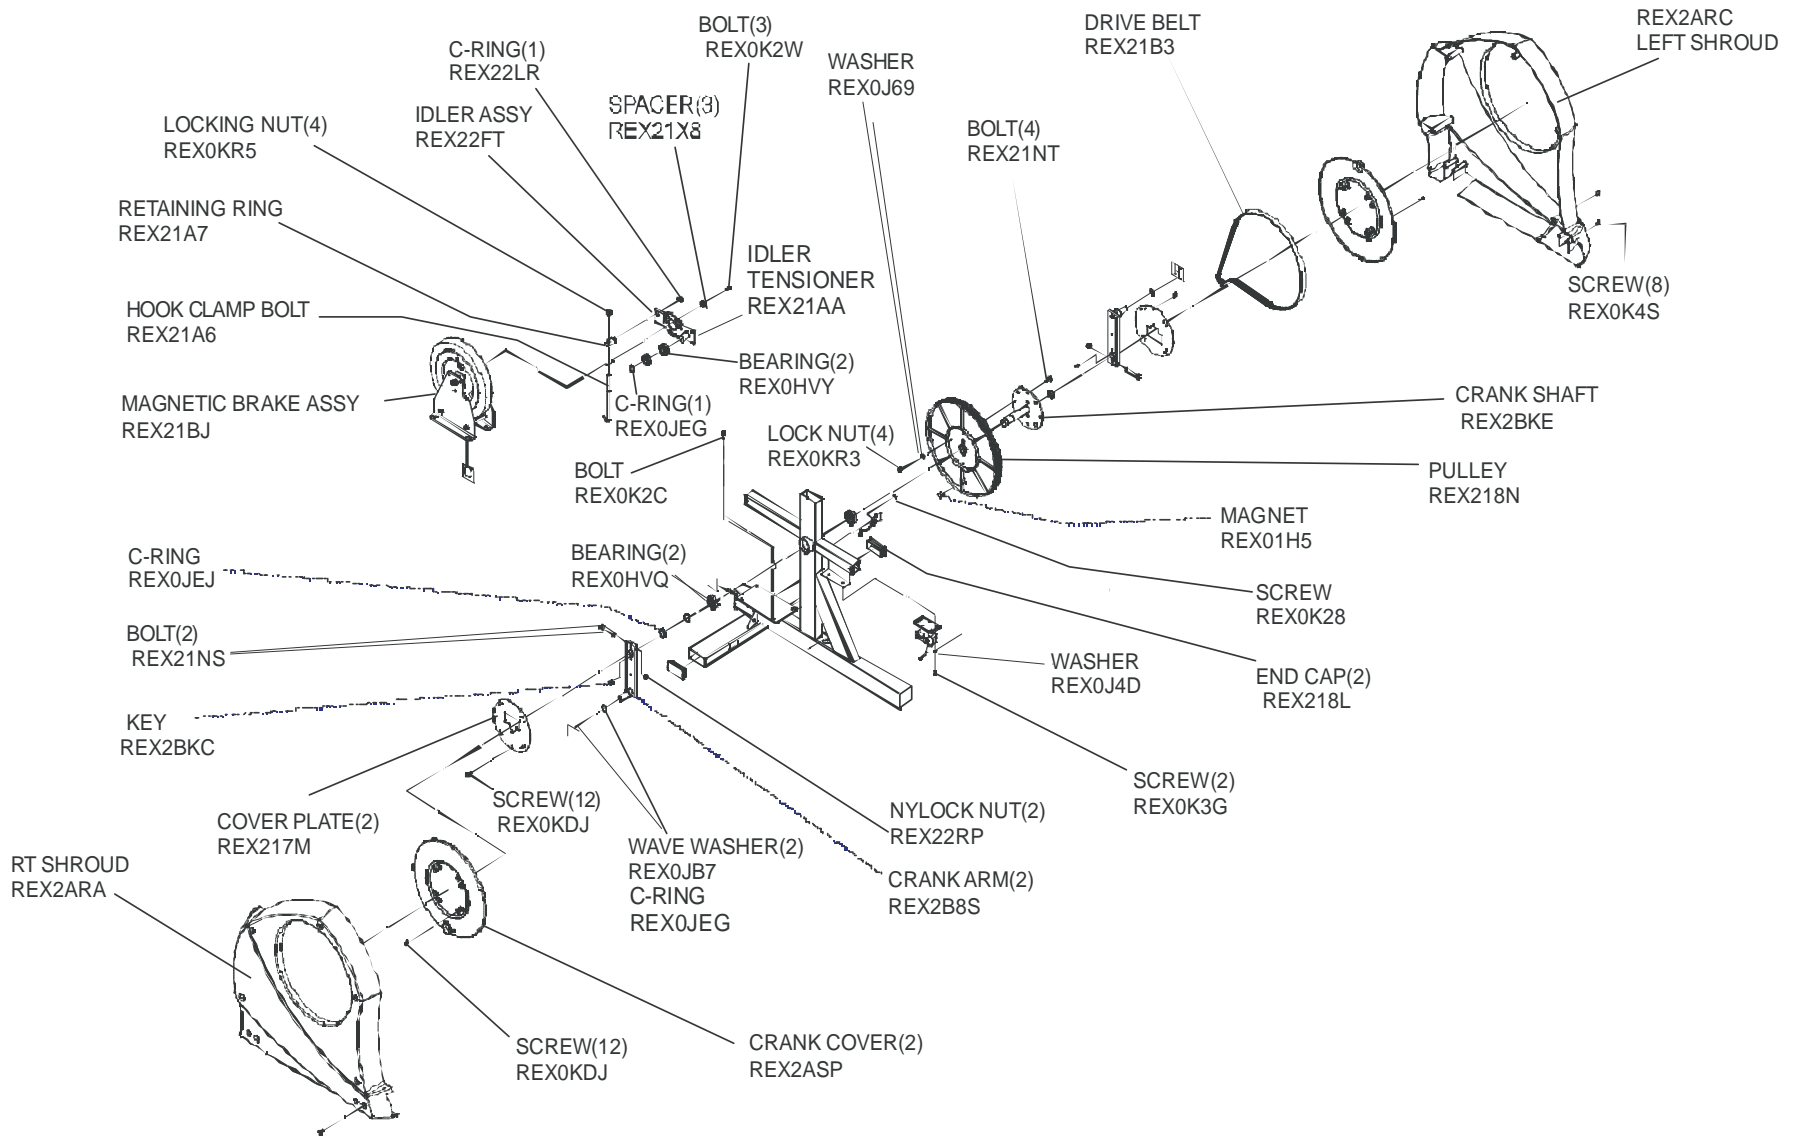

LF LOGO LABEL  
REX2ARH

MOVEMENT ARMS  
& HARDWARE

BLOCK  
DIAGRAM

CABLES

**LF Cross-Trainer**  
**Rear Components**

**X30-0000-01**

**120V Dom. Eng/Eng**

RIGHT FRONT COVER (NOT SHOWN)  
REX2AQ1

LEFT FRONT COVER (NOT SHOWN)  
REX2AQ6

MAST COVER SCREWS (3 PER COVER)  
REX0K4S

**LF Cross-Trainer  
Block Diagram**

**X30-0000-01**

**120V Dom. Eng/Eng**